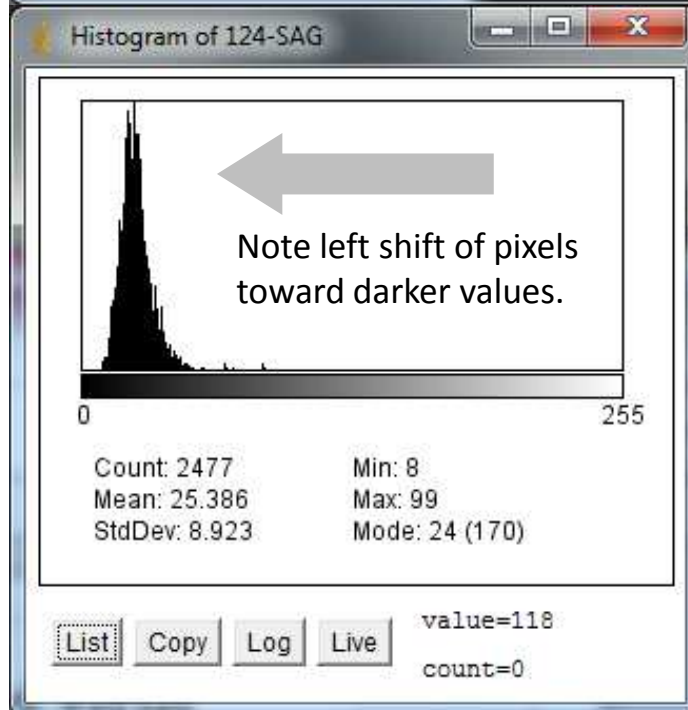

MRI Imaging Analysis of ACL Changes

Mean pixel value=34.595

Mean pixel value=25.386