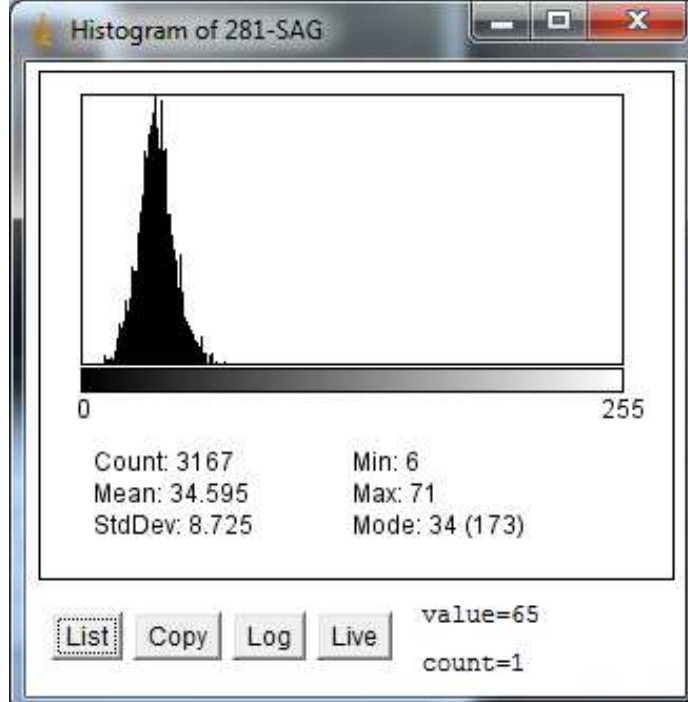

MRI Imaging Analysis of ACL Changes

Mean pixel value=34.595

Mean pixel value=25.386